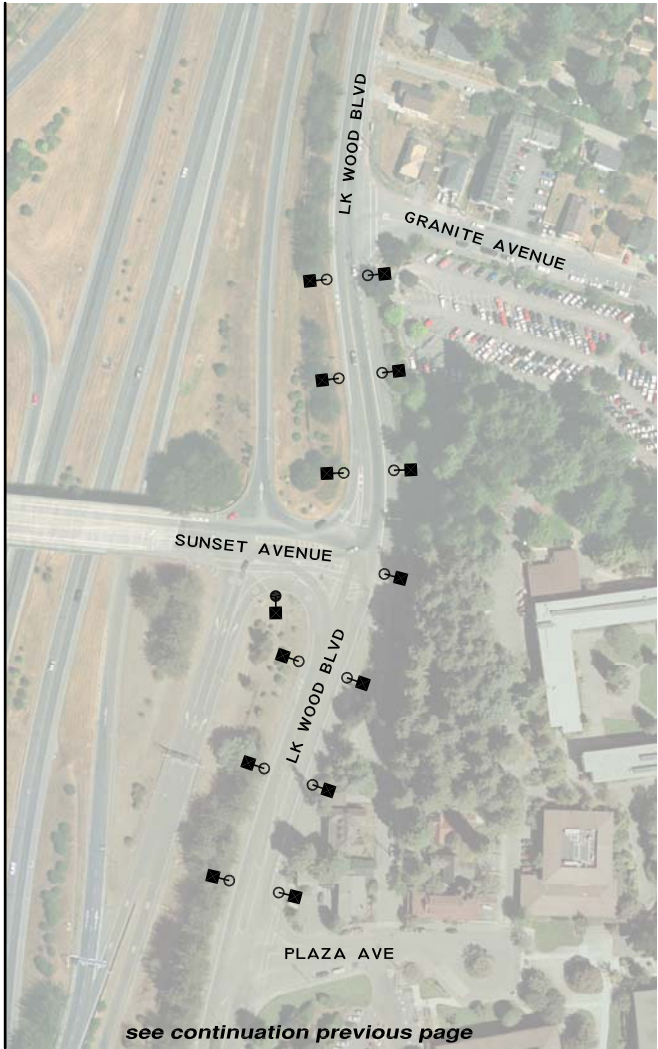

**LK WOOD BOULEVARD
LIGHTING & VISIBILITY
IMPROVEMENTS**

PLAZA AVENUE - GRANITE AVENUE

*Not To Scale
October 19, 2005*

LEGEND

- NEW TRENCH & CONDUIT FROM POLE BASE & FOOTING INTO EXISTING PULLBOX
- EXISTING PULLBOX
- NEW STREET LIGHT
- RELOCATE EXISTING STREET LIGHT