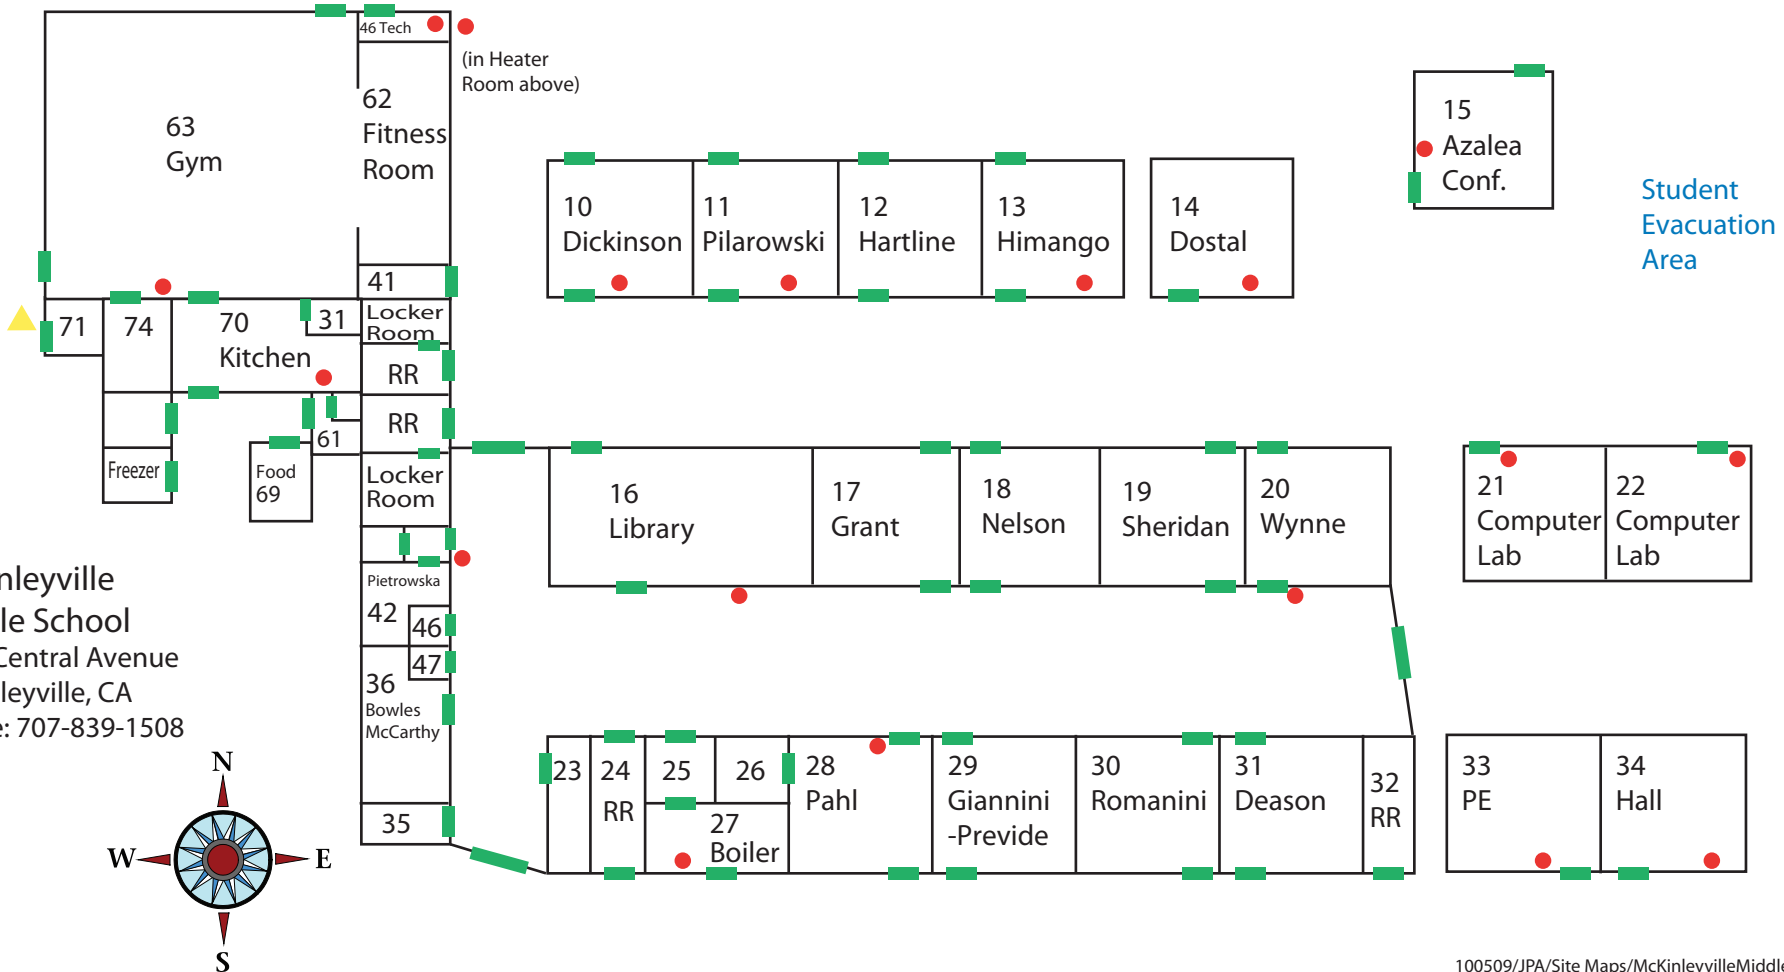

Water Shut Off
(at end of road)

McKinleyville
Middle School
2285 Central Avenue
McKinleyville, CA
Phone: 707-839-1508