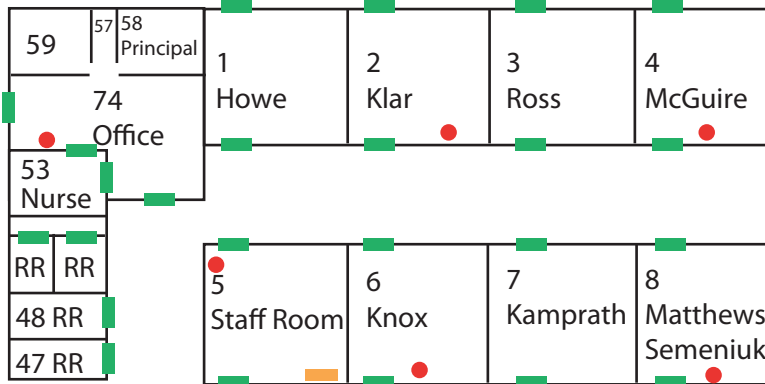

Water Shut Off
(at end of road)

McKinleyville
Middle School
2285 Central Avenue
McKinleyville, CA
Phone: 707-839-1508