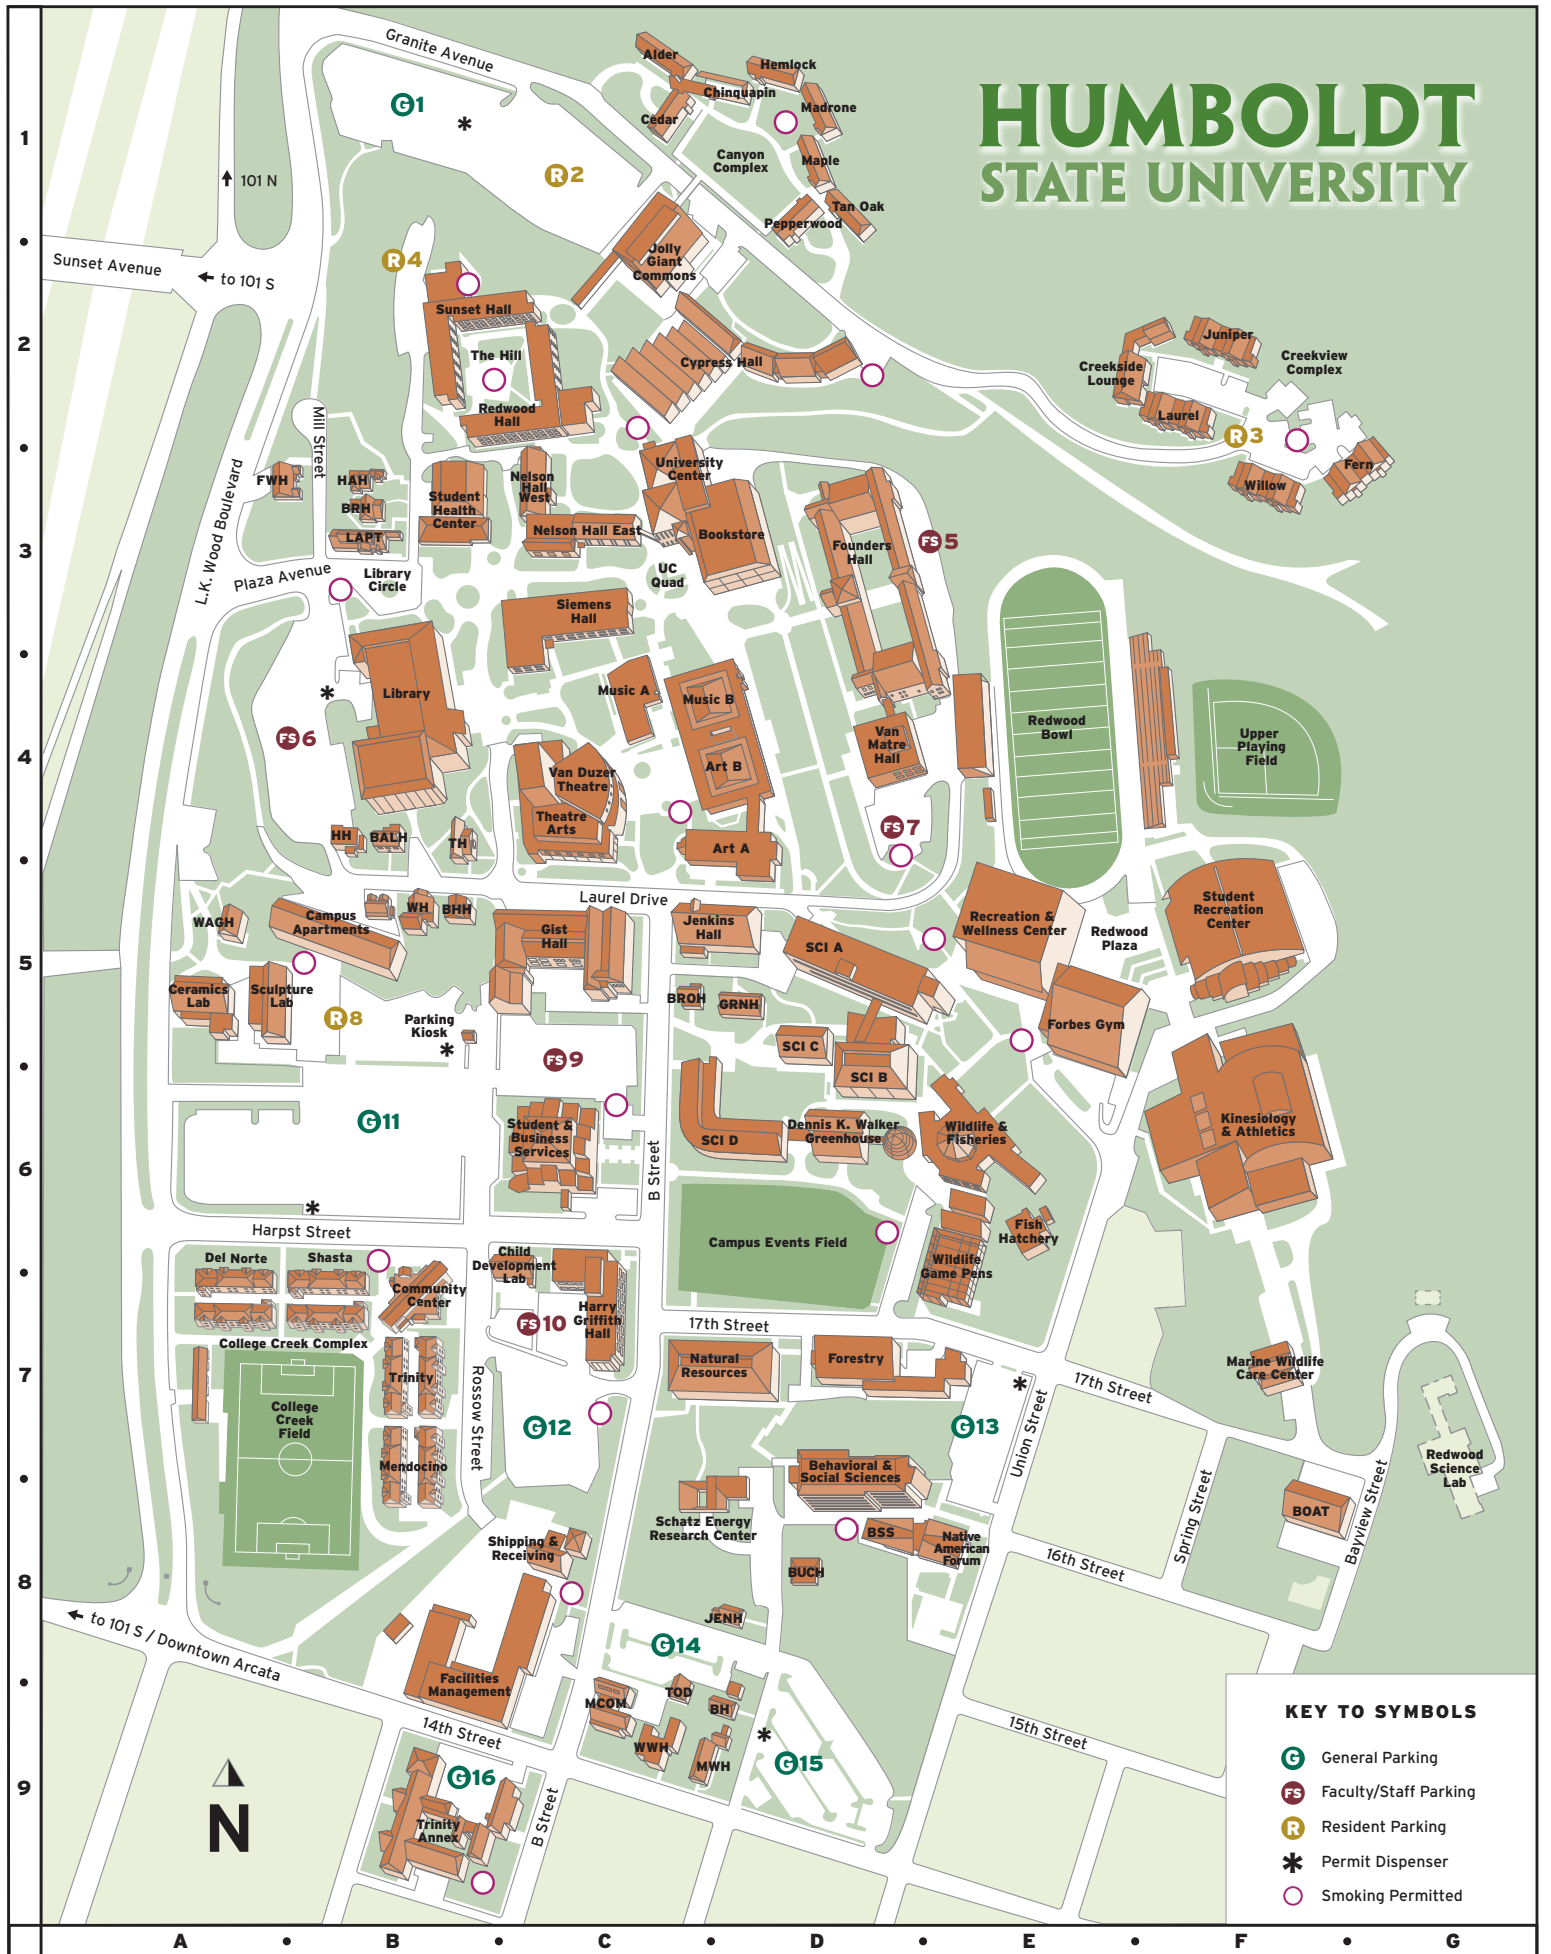

HUMBOLDT STATE UNIVERSITY

KEY TO SYMBOLS

- G General Parking
- FS Faculty/Staff Parking
- R Resident Parking
- * Permit Dispenser
- Smoking Permitted

A • B • C • D • E • F • G

HSU CAMPUS LISTING

Alphabetical by Facility Name

Event, Meeting, and Retail Spaces

Bookstore	University Center (UC) 332	C3
College Creek Marketplace	Community Center (CCCTR) 102	A7
Fieldhouse	Student Recreation Center (SRC) 165	F5
Fishbowl	Library (LIB) 209	B4
Fulkerson Recital Hall	Music B (MUSB) 132	C4
Goodwin Forum	Nelson Hall East (NHE) 102	C3
Great Hall	Community Center (CCCTR) 260	A7
Green & Gold Room	Founders Hall (FH) 166	D3
Kate Buchanan Room (KBR)	University Center (UC) 225	C3
Lumberjack Arena	Kinesiology & Athletics (KA) 247	F6
Native American Forum	Behavioral & Soc. Sciences (BSS) 162	D8
Van Duzer Theatre (JVD)	Theatre Arts (TA) 101	C4
West Gym	Recreation & Wellness Center (RWC) 202	E5