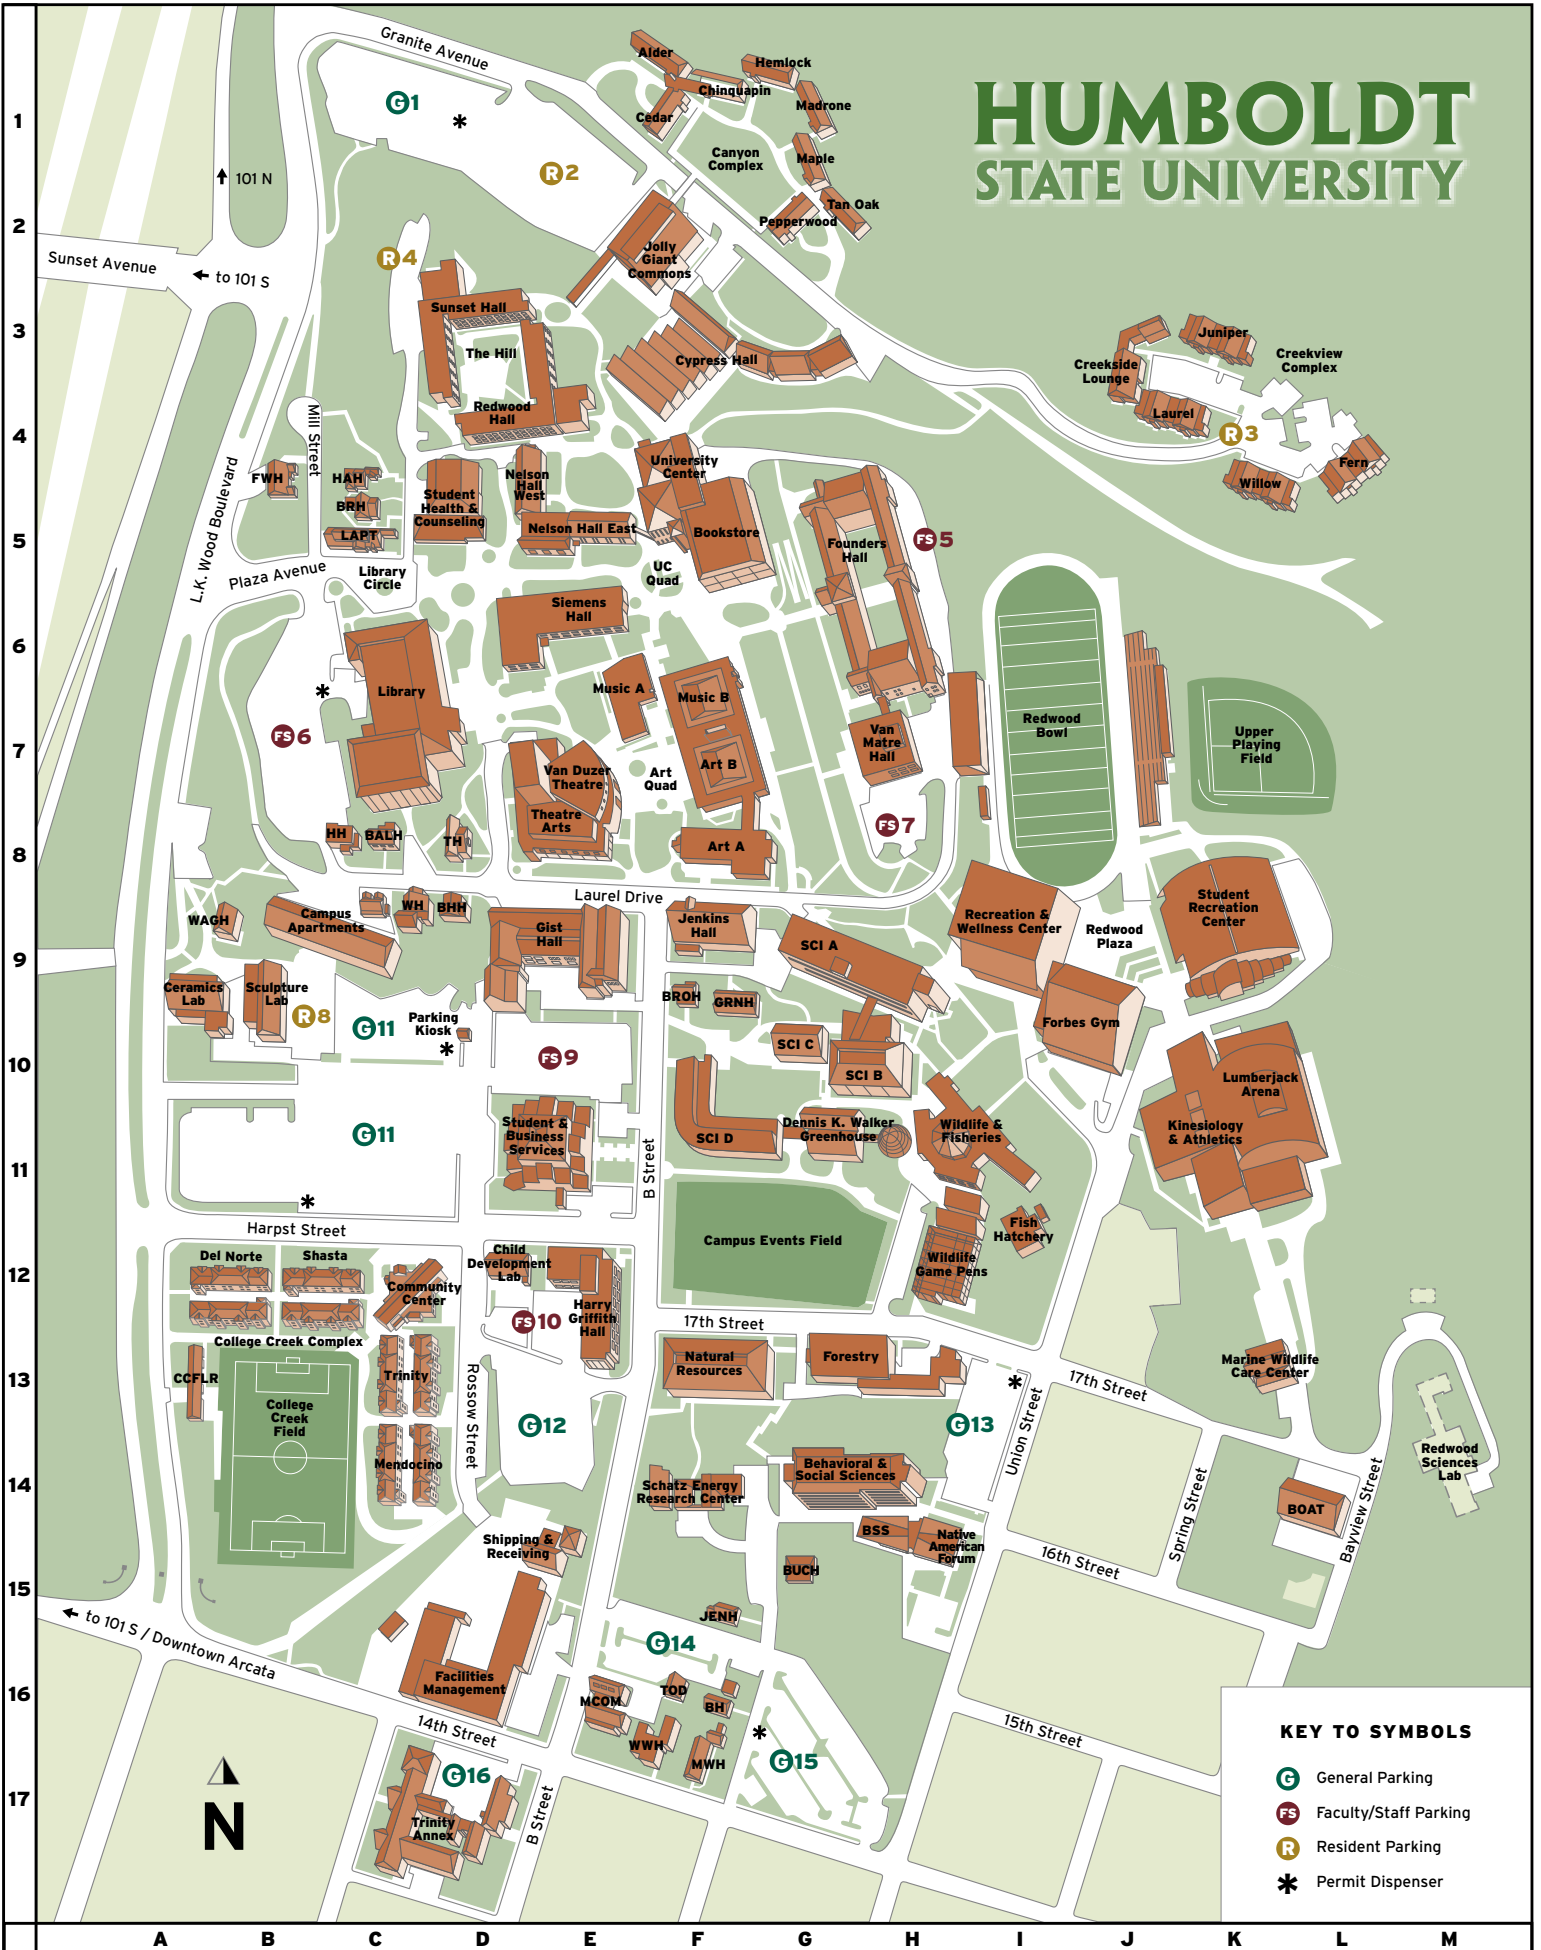

HUMBOLDT STATE UNIVERSITY