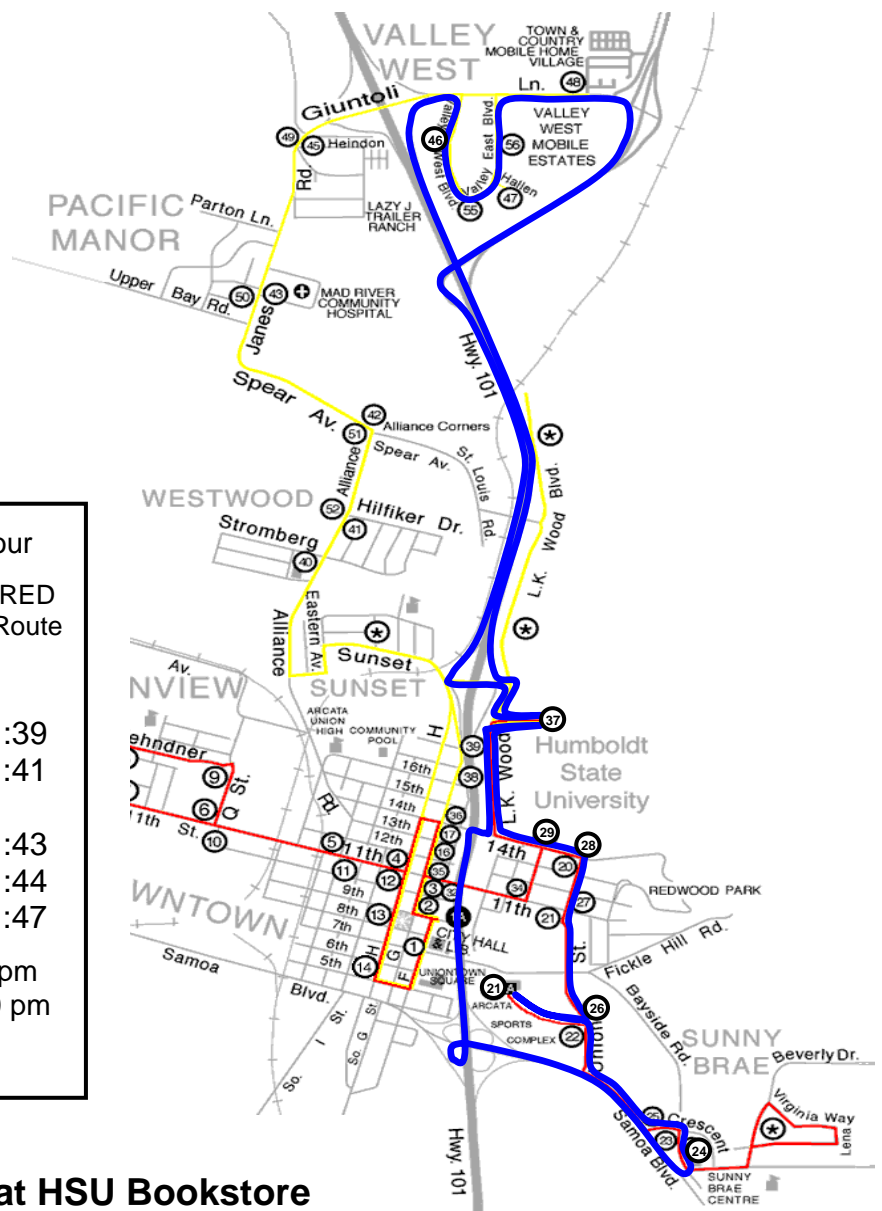

## THERE IS A BETTER WAY...

### Park & Ride the Free\* HSU Express Shuttle

HSU has added an express route to the Arcata & Mad River Transit System's Gold & Red routes. Now park in the Valley West, Sunny Brae or Arcata Community Center areas and hop onto the shuttle to campus.

\*With current HSU student, faculty or staff ID card

Bus Stop # and Name	Minutes past the hour		
	EXPRESS Route	GOLD Route	RED Route
46 Valley West	:47	:24	
37 HSU (Library)	:54	:45	
24 Sunny Brae Centre	:00 :19		:39
26 Equinox School	:02 :23		:41
21 Community Center	:05 :32		:43
28 14th at Union	:09 :36		:43
29 14th at B	:10 :38		:44
37 HSU (Library)	:13 :42		:47

**EXPRESS:** Mon. – Fri. 7:47 am – 5:04 pm  
**GOLD & RED:** Mon. – Fri. 7:00 am – 10:00 pm  
 When HSU classes are in session