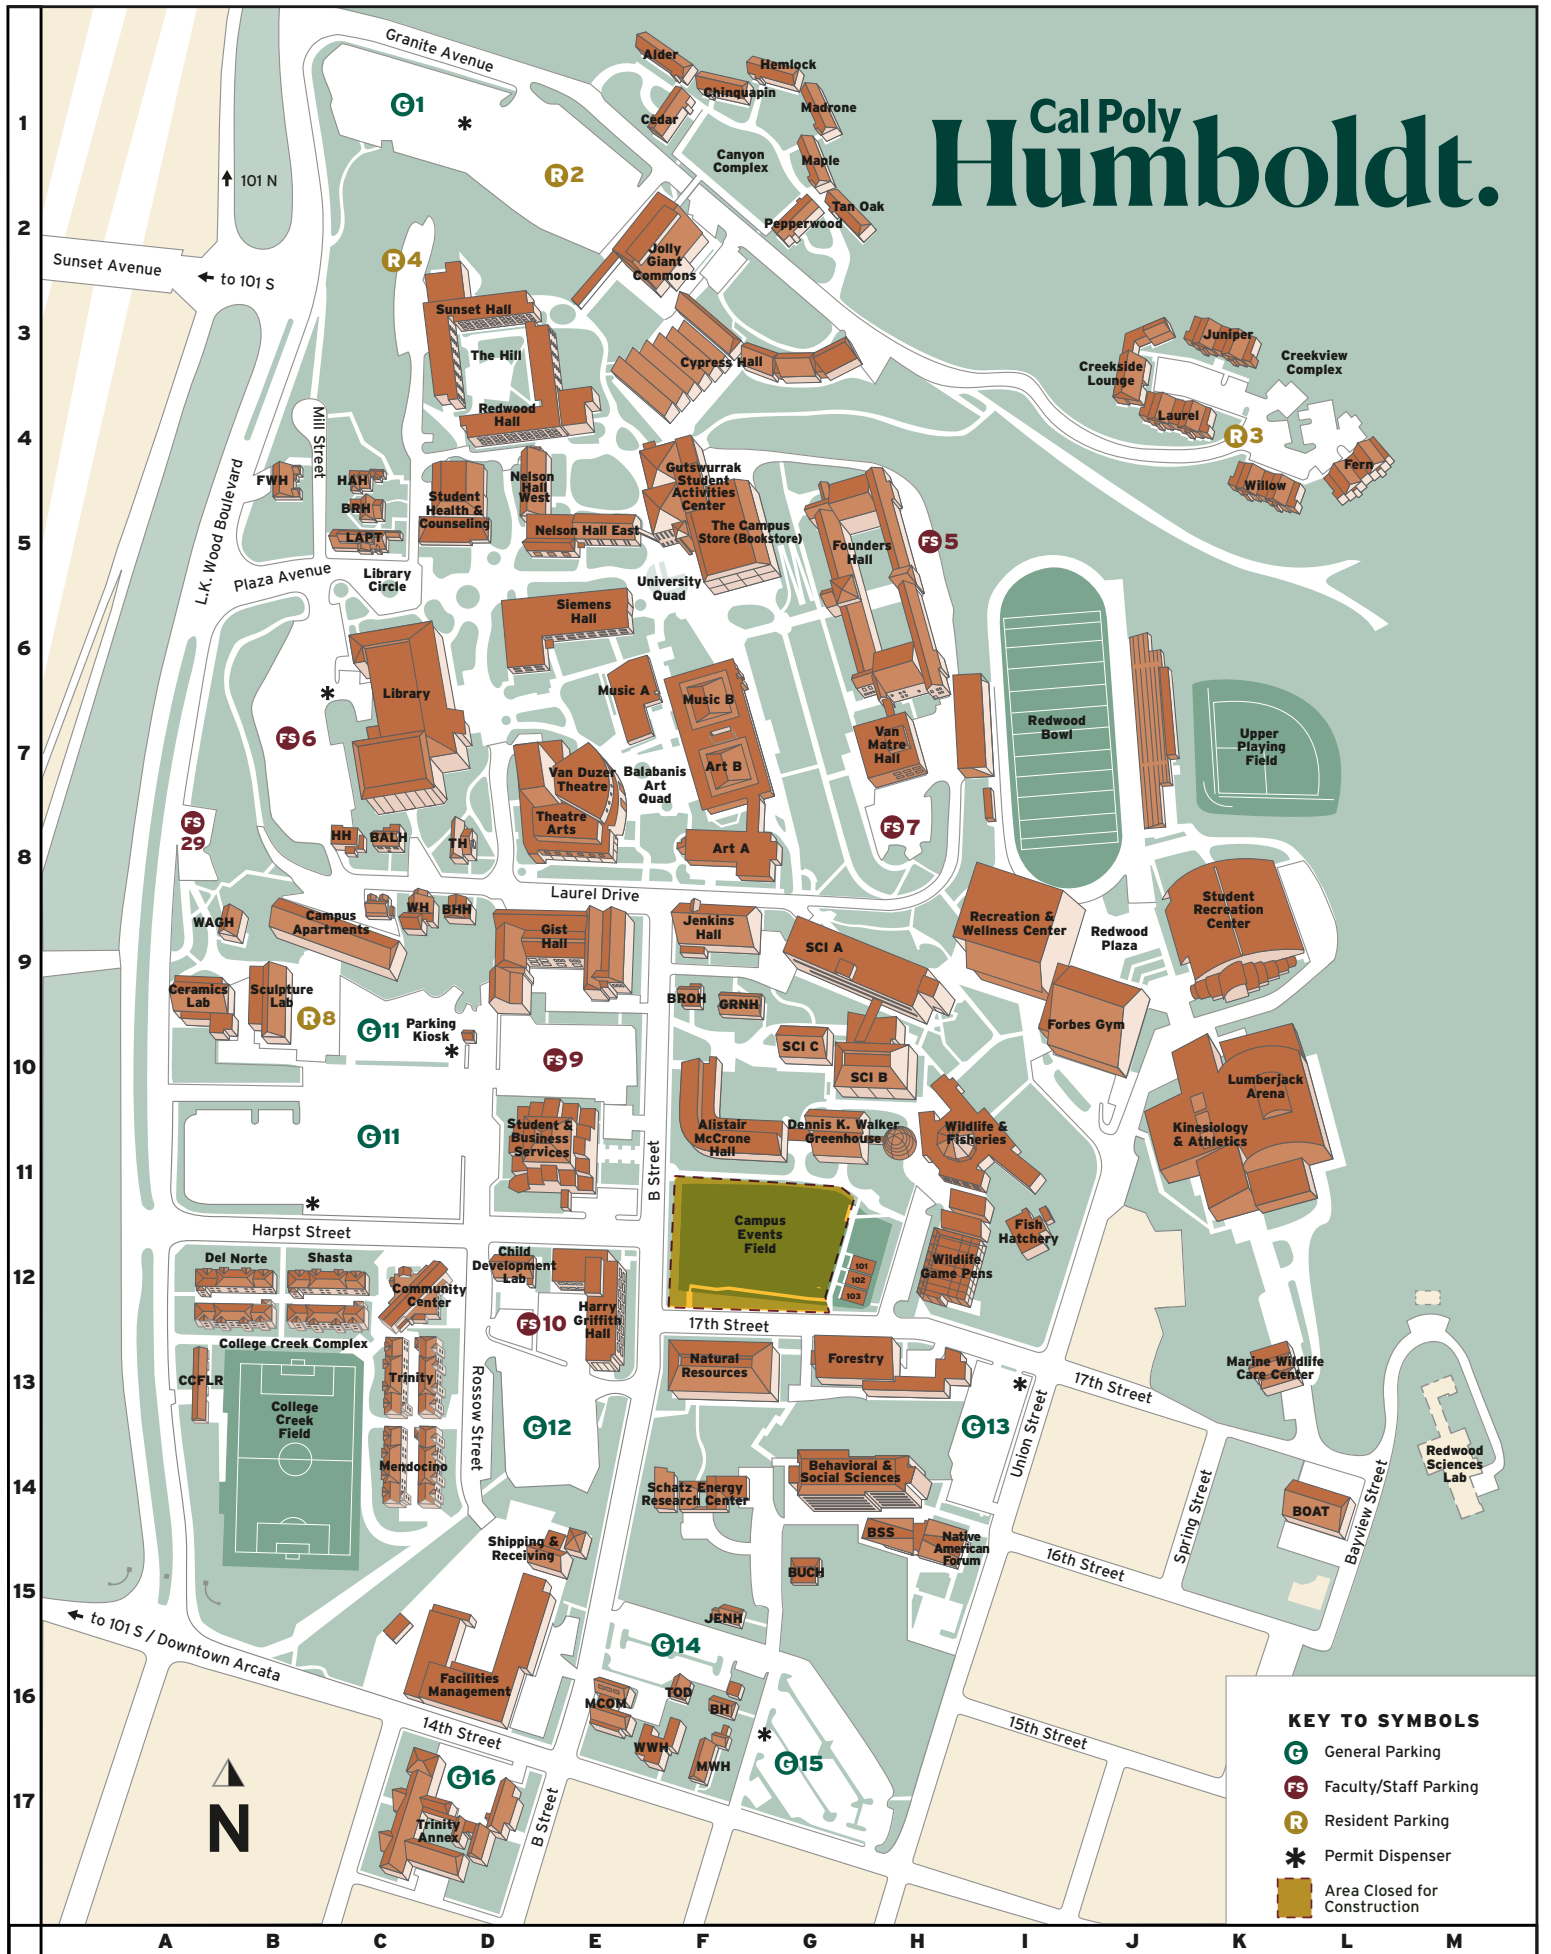

Cal Poly Humboldt.

KEY TO SYMBOLS

- **G** General Parking
- **FS** Faculty/Staff Parking
- **R** Resident Parking
- ***** Permit Dispenser
- **Yellow Box** Area Closed for Construction