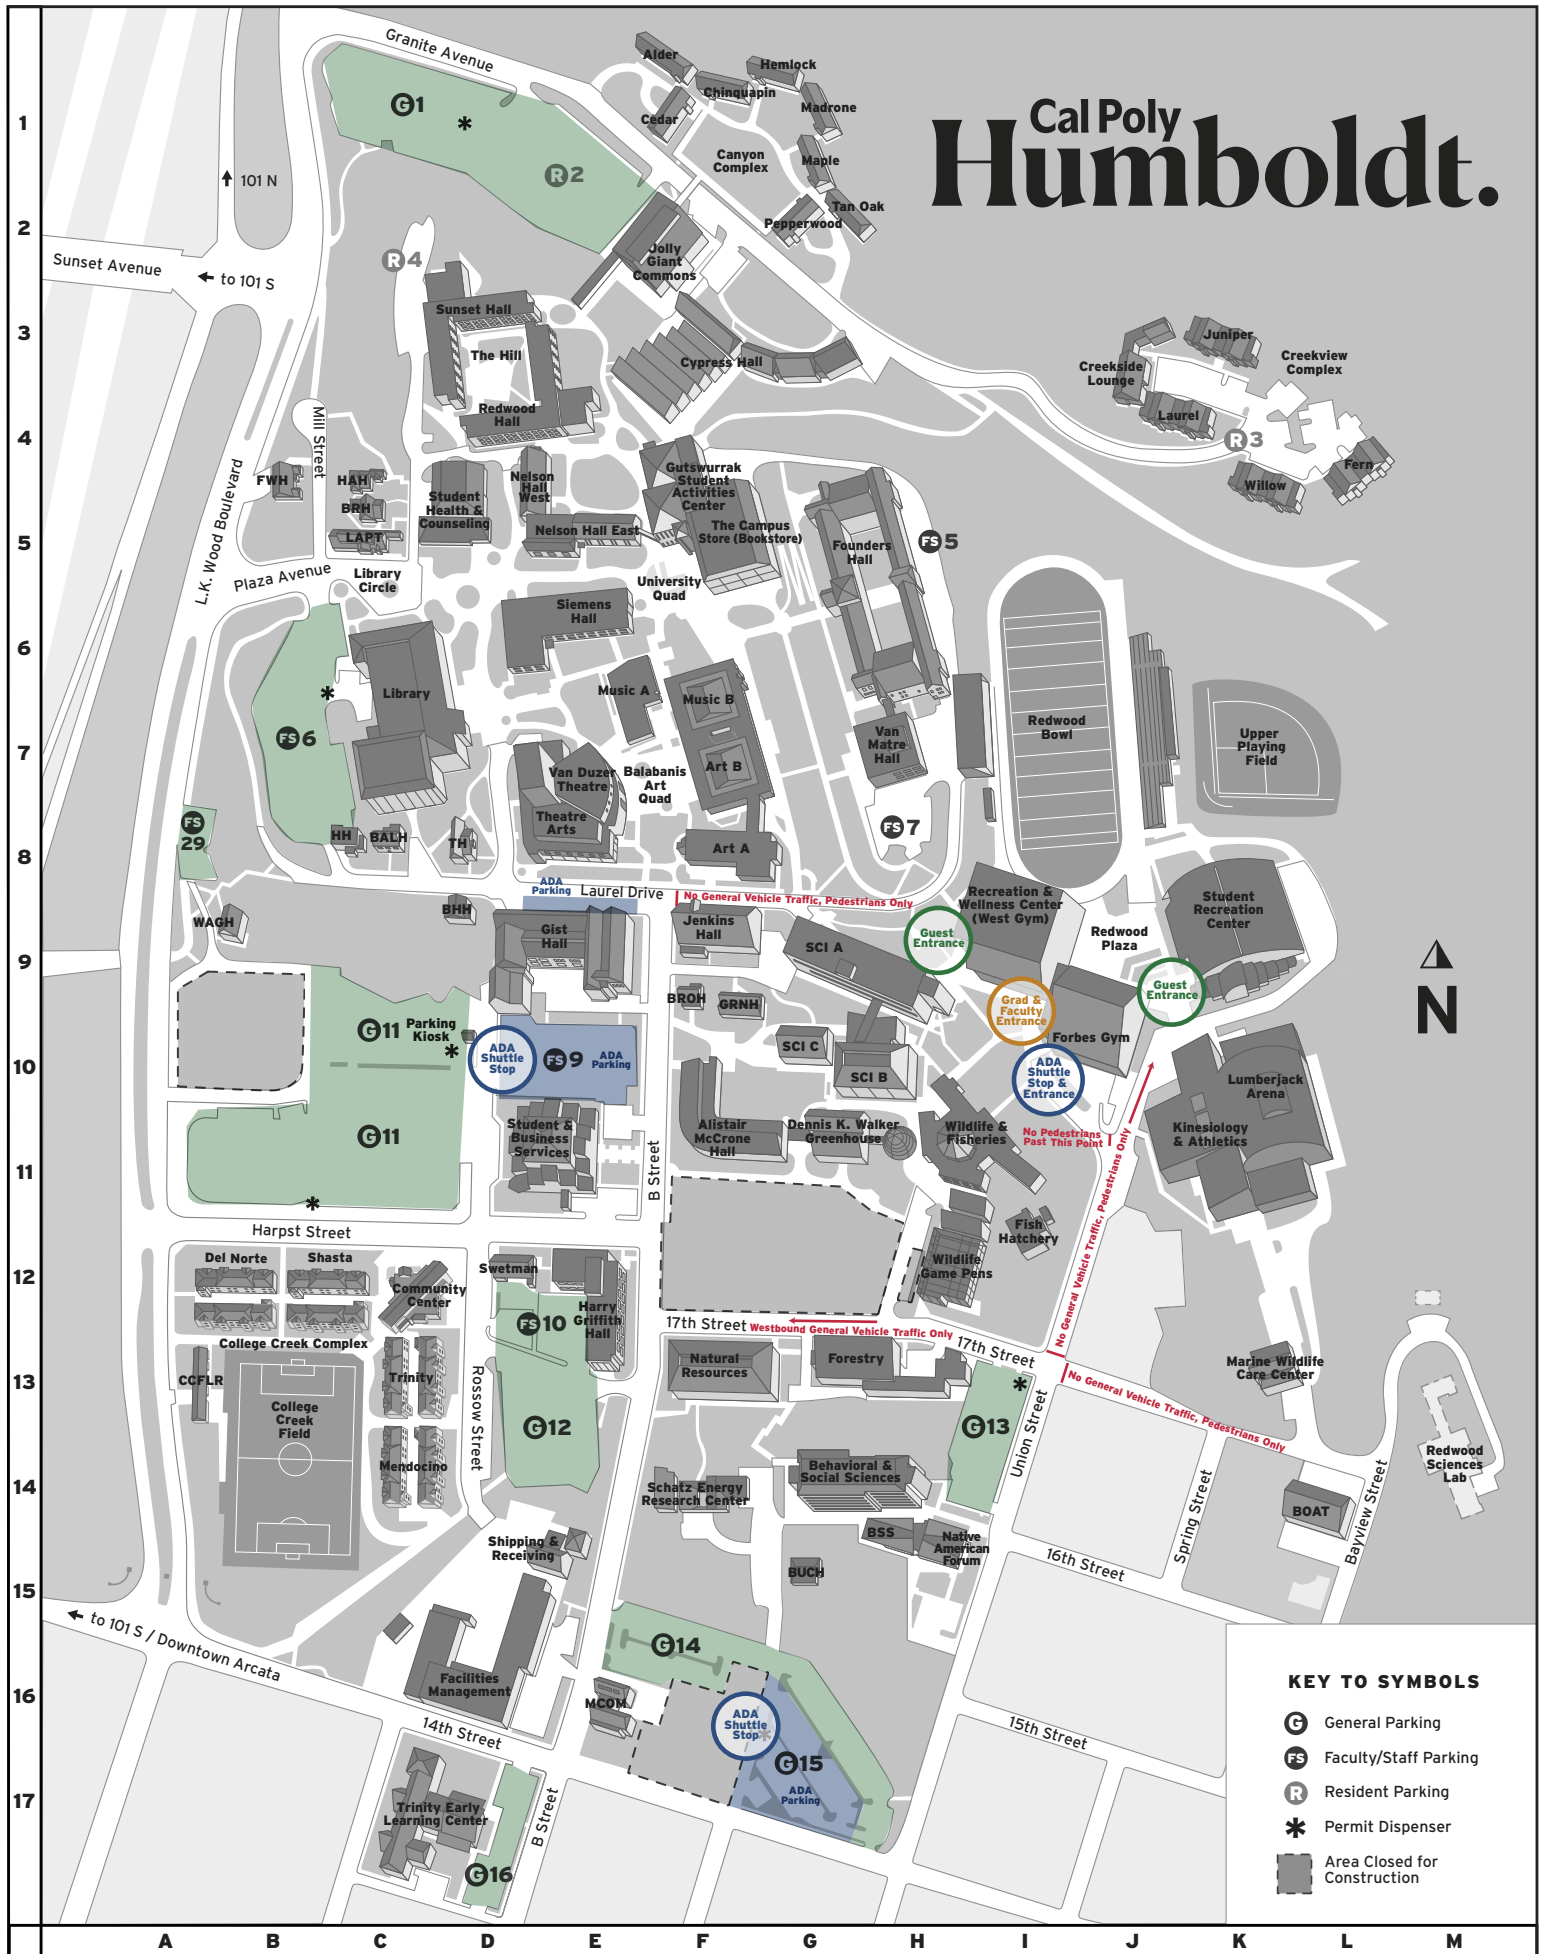

Cal Poly Humboldt.

KEY TO SYMBOLS

- **G** General Parking
- **FS** Faculty/Staff Parking
- **R** Resident Parking
- ***** Permit Dispenser
- **■** Area Closed for Construction