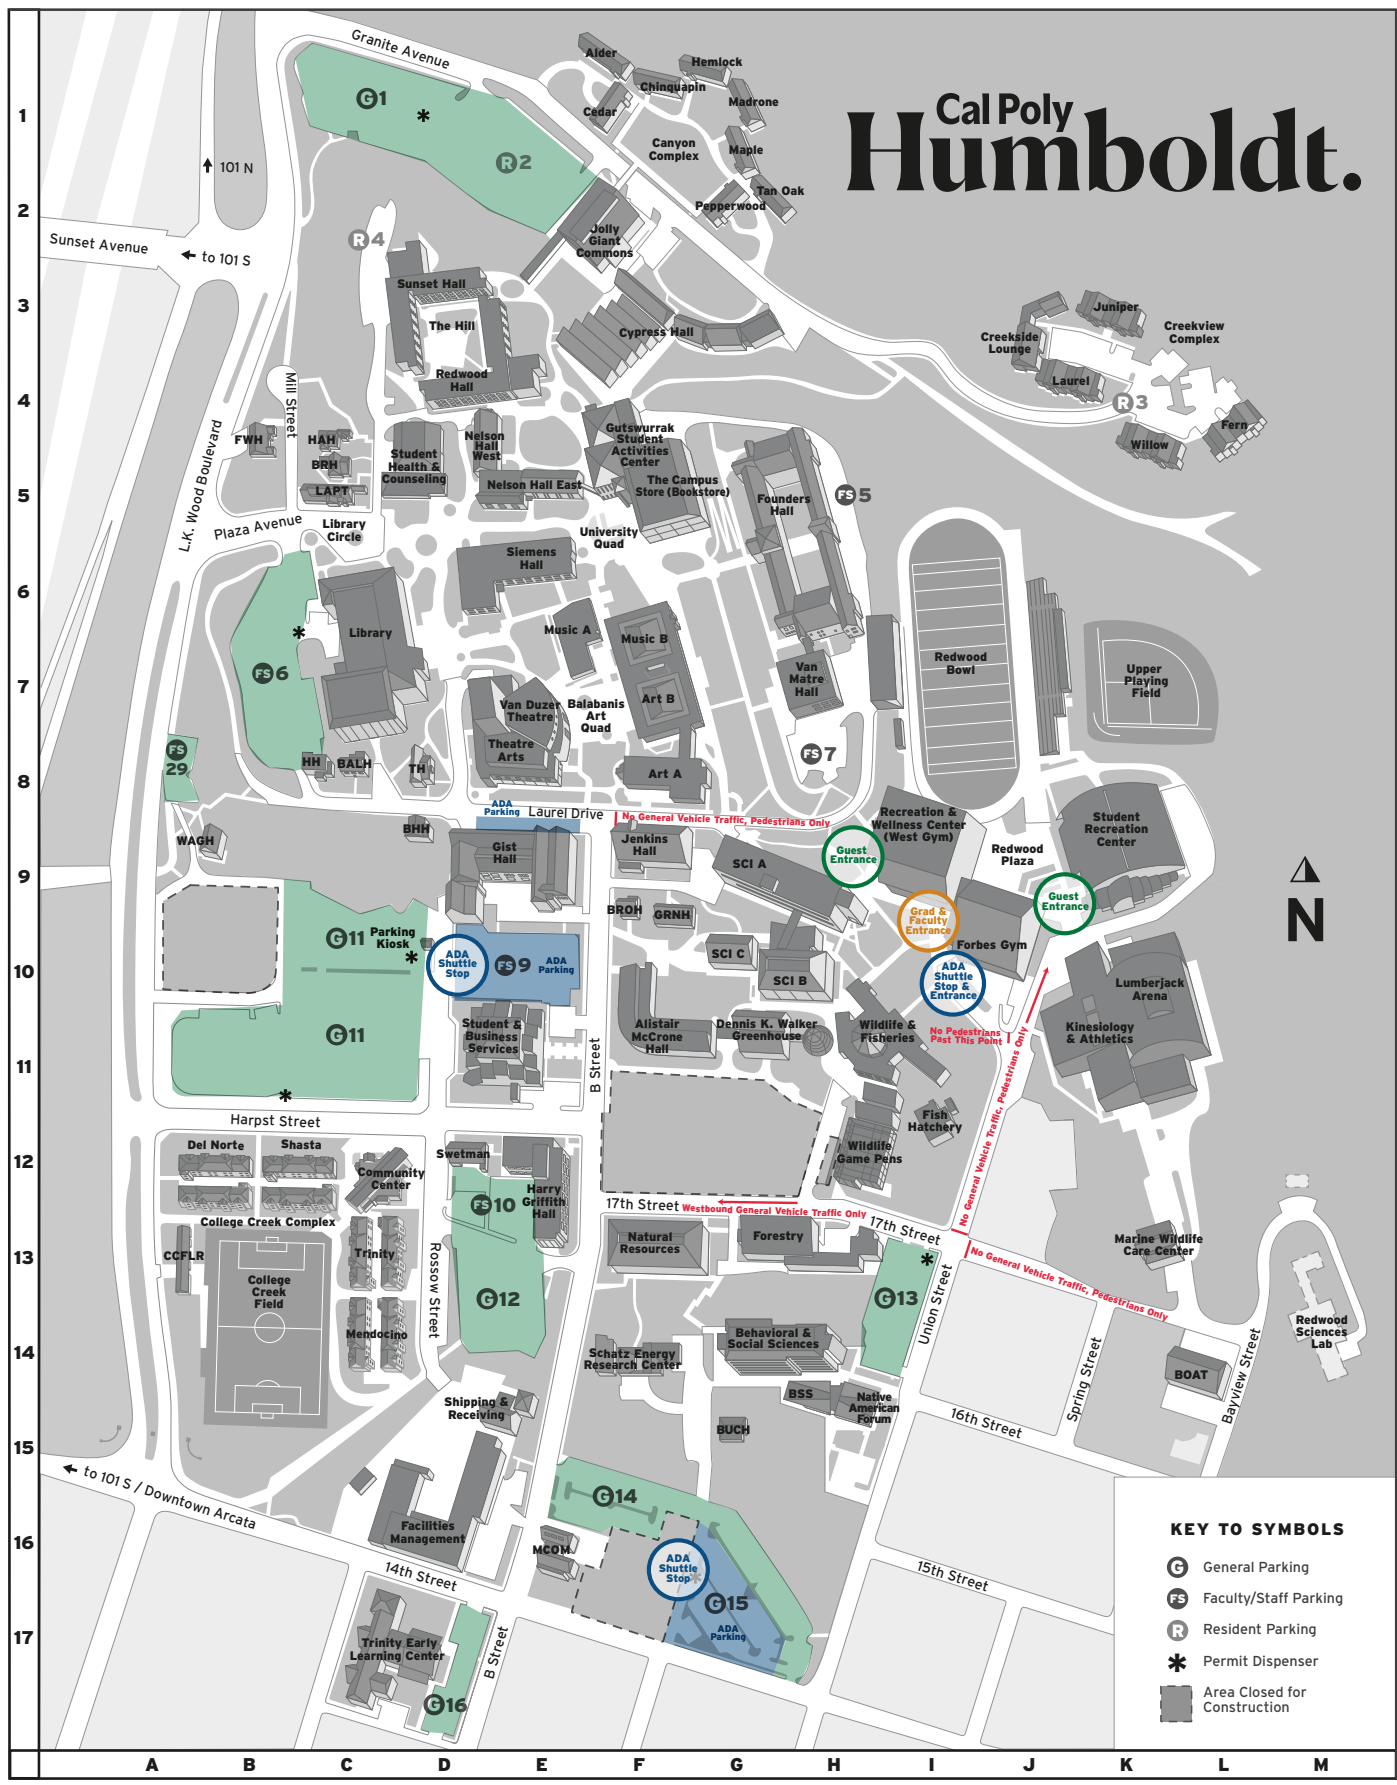

Cal Poly Humboldt.

1. **KEY TO SYMBOLS**
2. **G** General Parking
   - **FS** Faculty/Staff Parking
   - **R** Resident Parking
   - ***** Permit Dispenser
   - **■** Area Closed for Construction