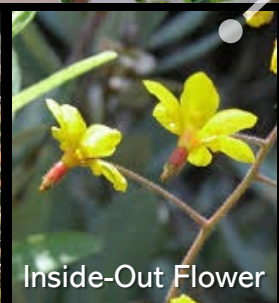

Native Pollinator Map

Four Locations to see Three of Our Primary Pollinators!

Hummingbirds, Anise Swallowtail butterfly, and Yellow-faced bumblebees are common native pollinators on the Cal Poly Humboldt campus. Look for these pollinators at the following locations:

Bottlebrush

Inside-Out Flower

Columbia Lily

Thimbleberry

Ceanothus

Manzanita

1. Bottlebrush thicket by stairs to Founders Hall

2. Pollinator garden at NW corner of Alistair McCrone Hall