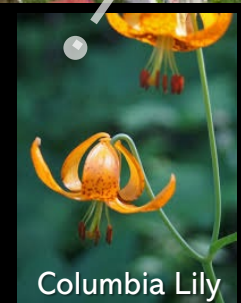

Native Pollinator Map

Four Locations to see Three of Our Primary Pollinators!

Hummingbirds, Anise Swallowtail butterfly, and Yellow-faced bumblebees are common native pollinators on the Cal Poly Humboldt campus. Look for these pollinators at the following locations:

Bottlebrush

Inside-Out Flower

Columbia Lily

Thimbleberry

Ceanothus

Manzanita

1. Bottlebrush thicket by stairs to Founders Hall

2. Pollinator garden at NW corner of Alistair McCrone Hall