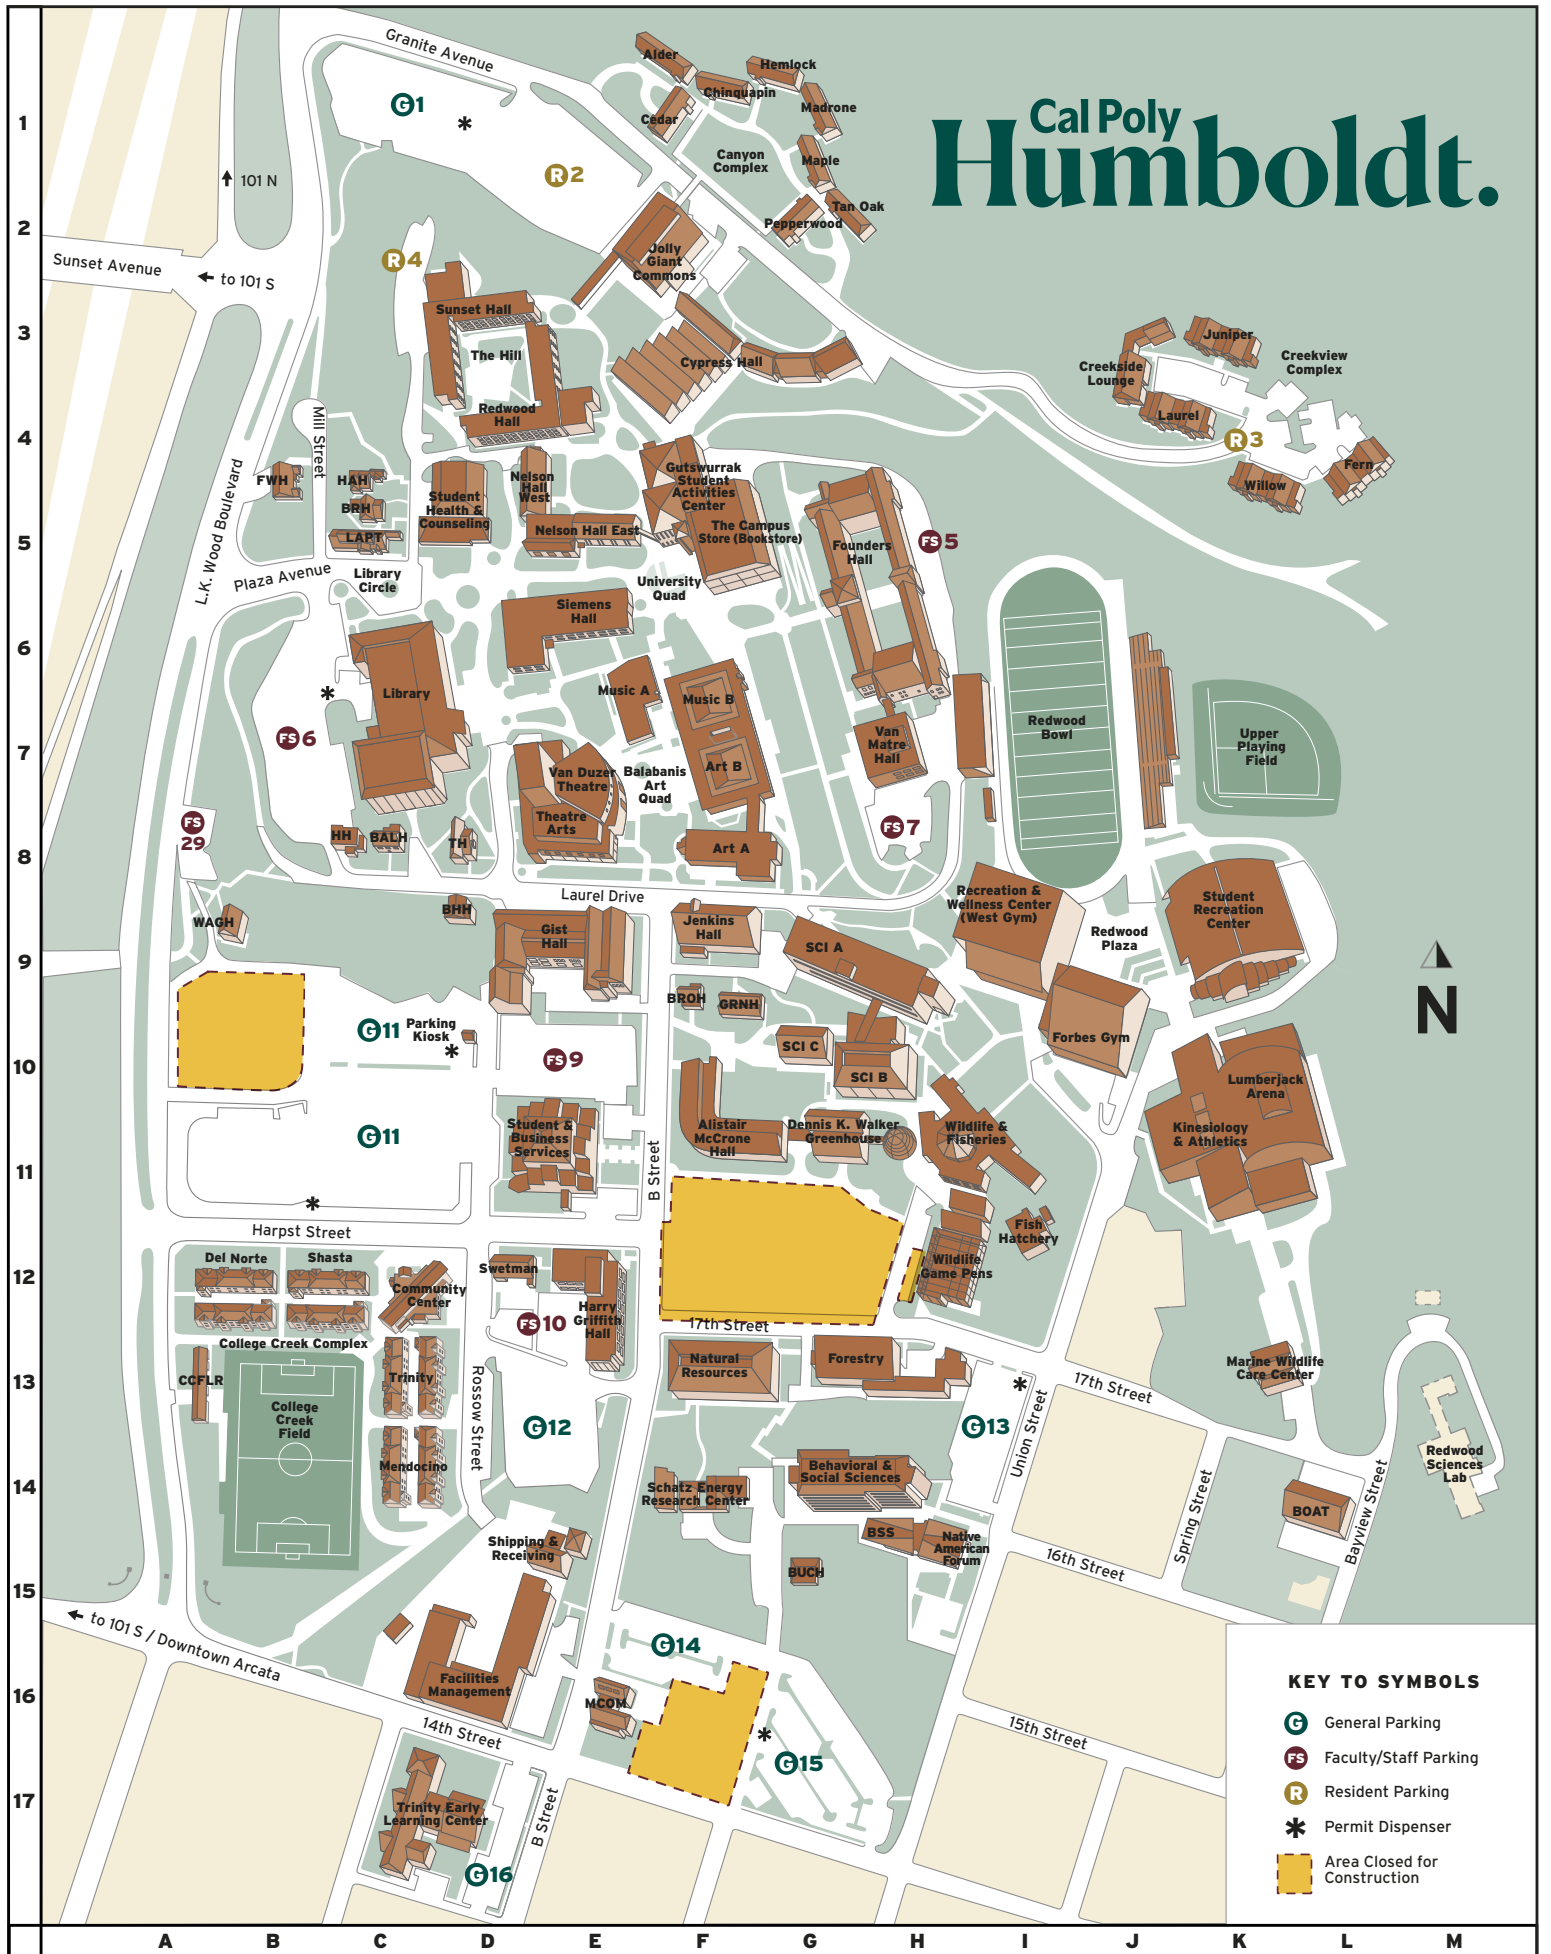

Cal Poly Humboldt.

KEY TO SYMBOLS

- G General Parking
- FS Faculty/Staff Parking
- R Resident Parking
- * Permit Dispenser
- Area Closed for Construction

CAL POLY HUMBOLDT CAMPUS LISTING

Alphabetical by Facility Name

Event, Meeting, and Retail Spaces

Bigfoot Burgers	Gutswurak Student Activities Center (GSAC) 5F
College Creek Marketplace	Community Center (CCCTR) 102 12C
Depot	Gutswurak Student Activities Center (GSAC) 127 5F
Fieldhouse	Student Recreation Center (SRC) 165 8K
Fishbowl	Library (LIB) 209 7C
Fulkerson Recital Hall	Music B (MUSB) 132 6F
Goodwin Forum	Nelson Hall East (NHE) 102 5E
Great Hall	Community Center (CCCTR) 260 12C
Green & Gold Room	Founders Hall (FH) 166 5H
J Dining Hall	Jolly Giant Commons (JGC) 400 2F
Gutswurak Student Activities Center	(GSAC) 225 4F
Lumberjack Arena	Kinesiology & Athletics (KA) 247 10K
Native American Forum	Behavioral & Soc. Sciences (BSS) 162 15H
The Campus Store (Bookstore)	Gutswurak Stud. Act. Ctr. (GSAC) 332 5F
Van Duzer Theatre (JVD)	Theatre Arts (TA) 101 7E
West Gym	Recreation & Wellness Center (RWC) 202 9I