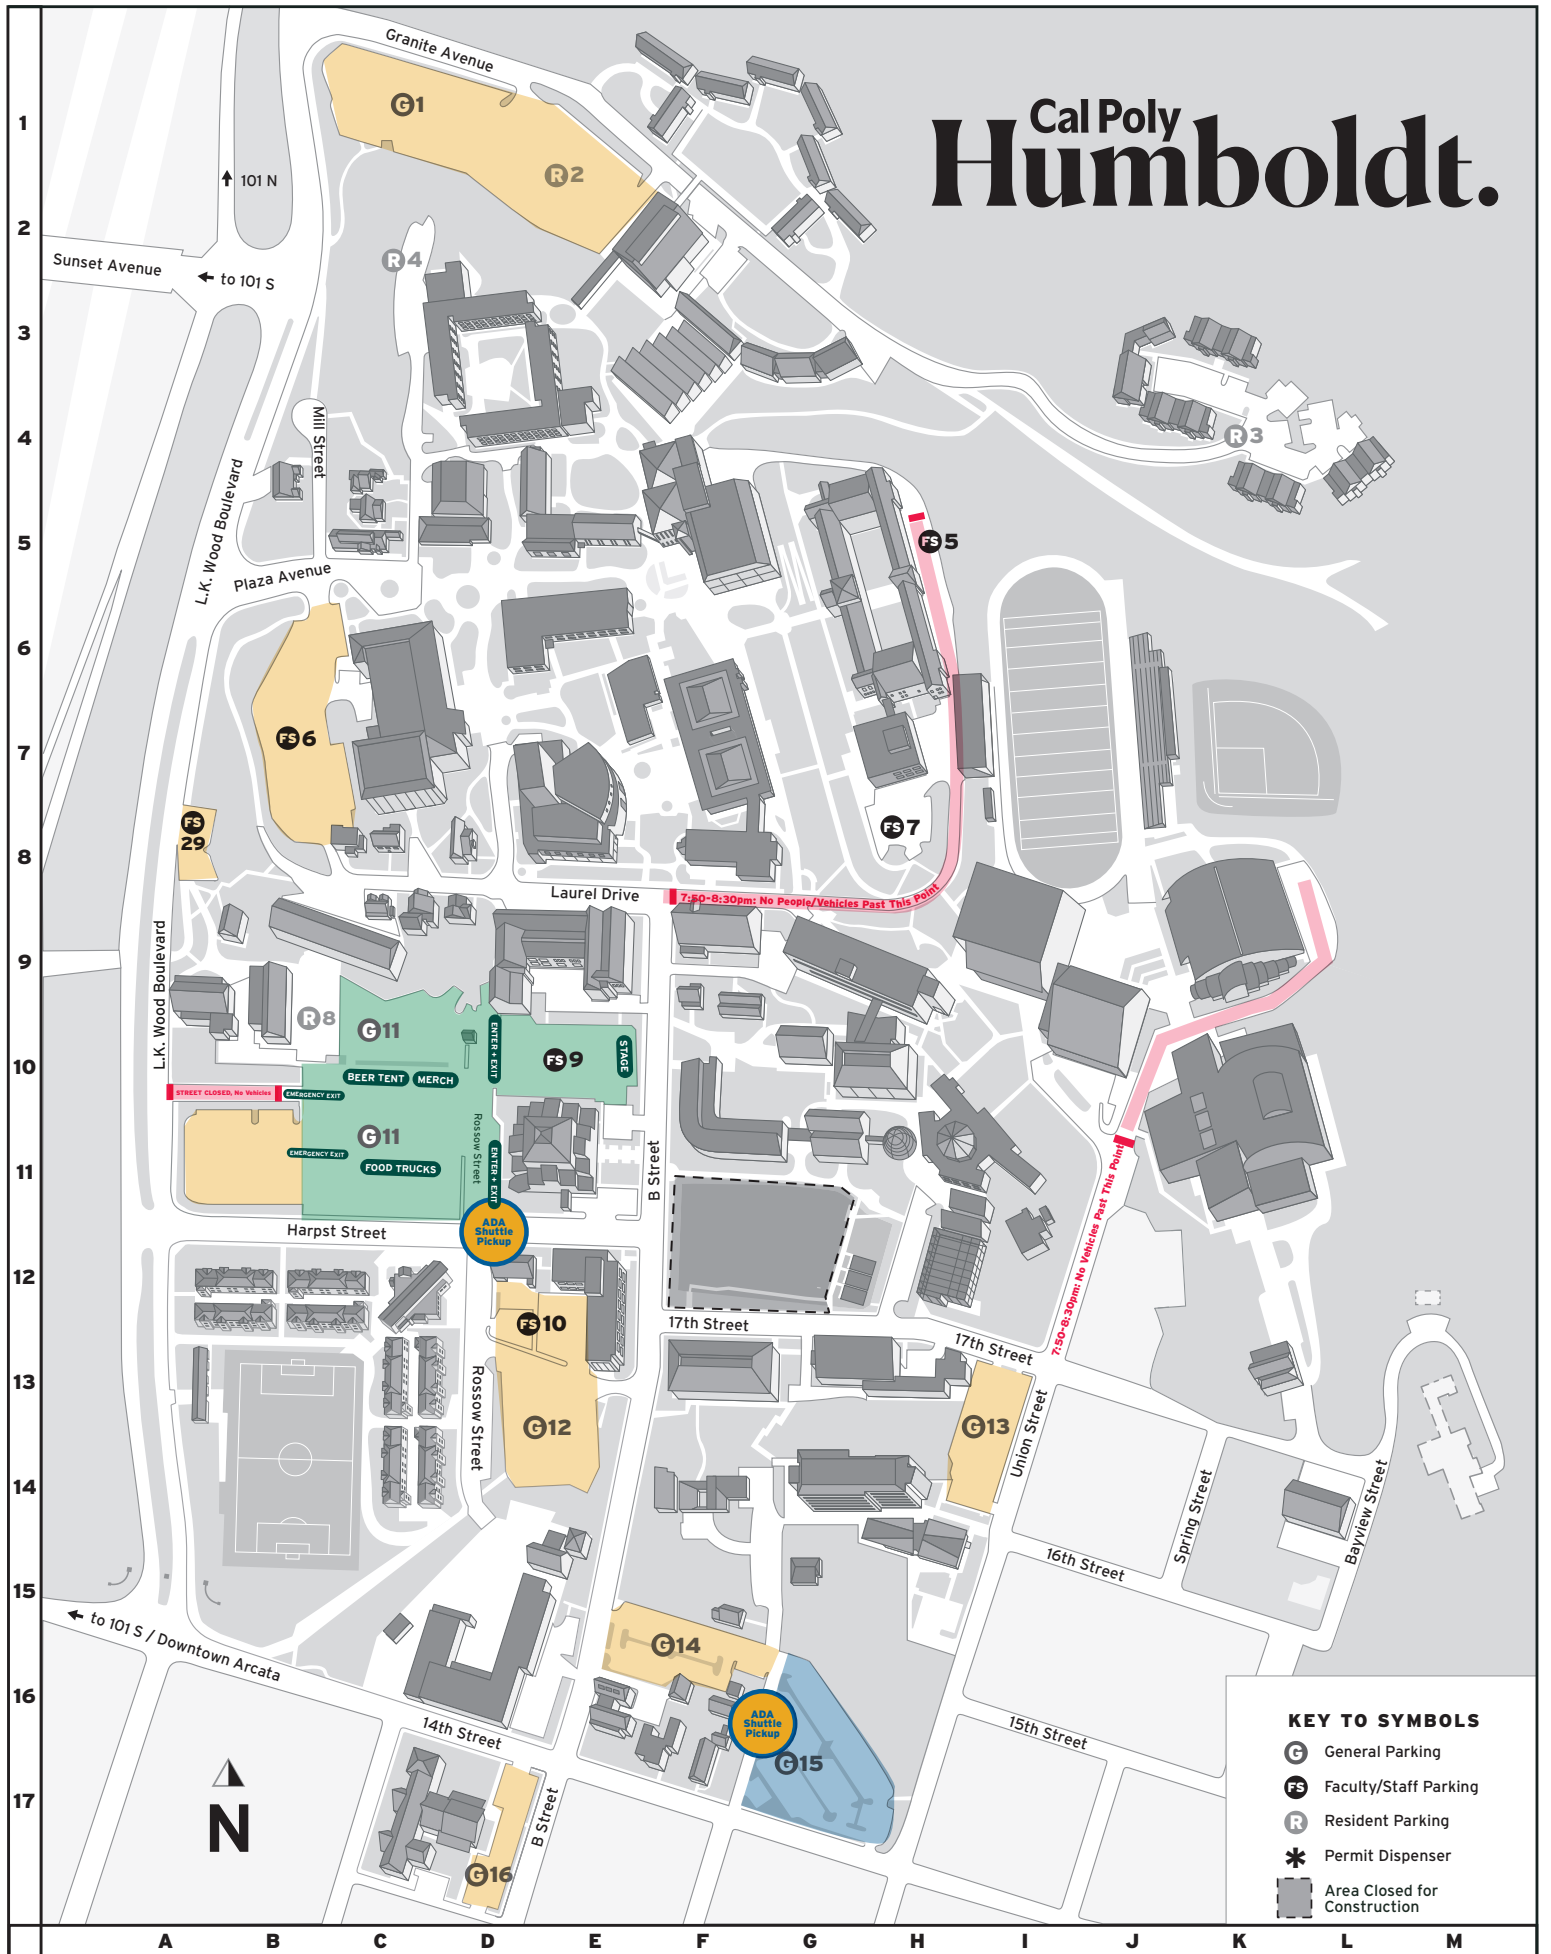

# Cal Poly Humboldt.

### KEY TO SYMBOLS

- G** General Parking
- FS** Faculty/Staff Parking
- R** Resident Parking
- \*** Permit Dispenser
- Area Closed for Construction