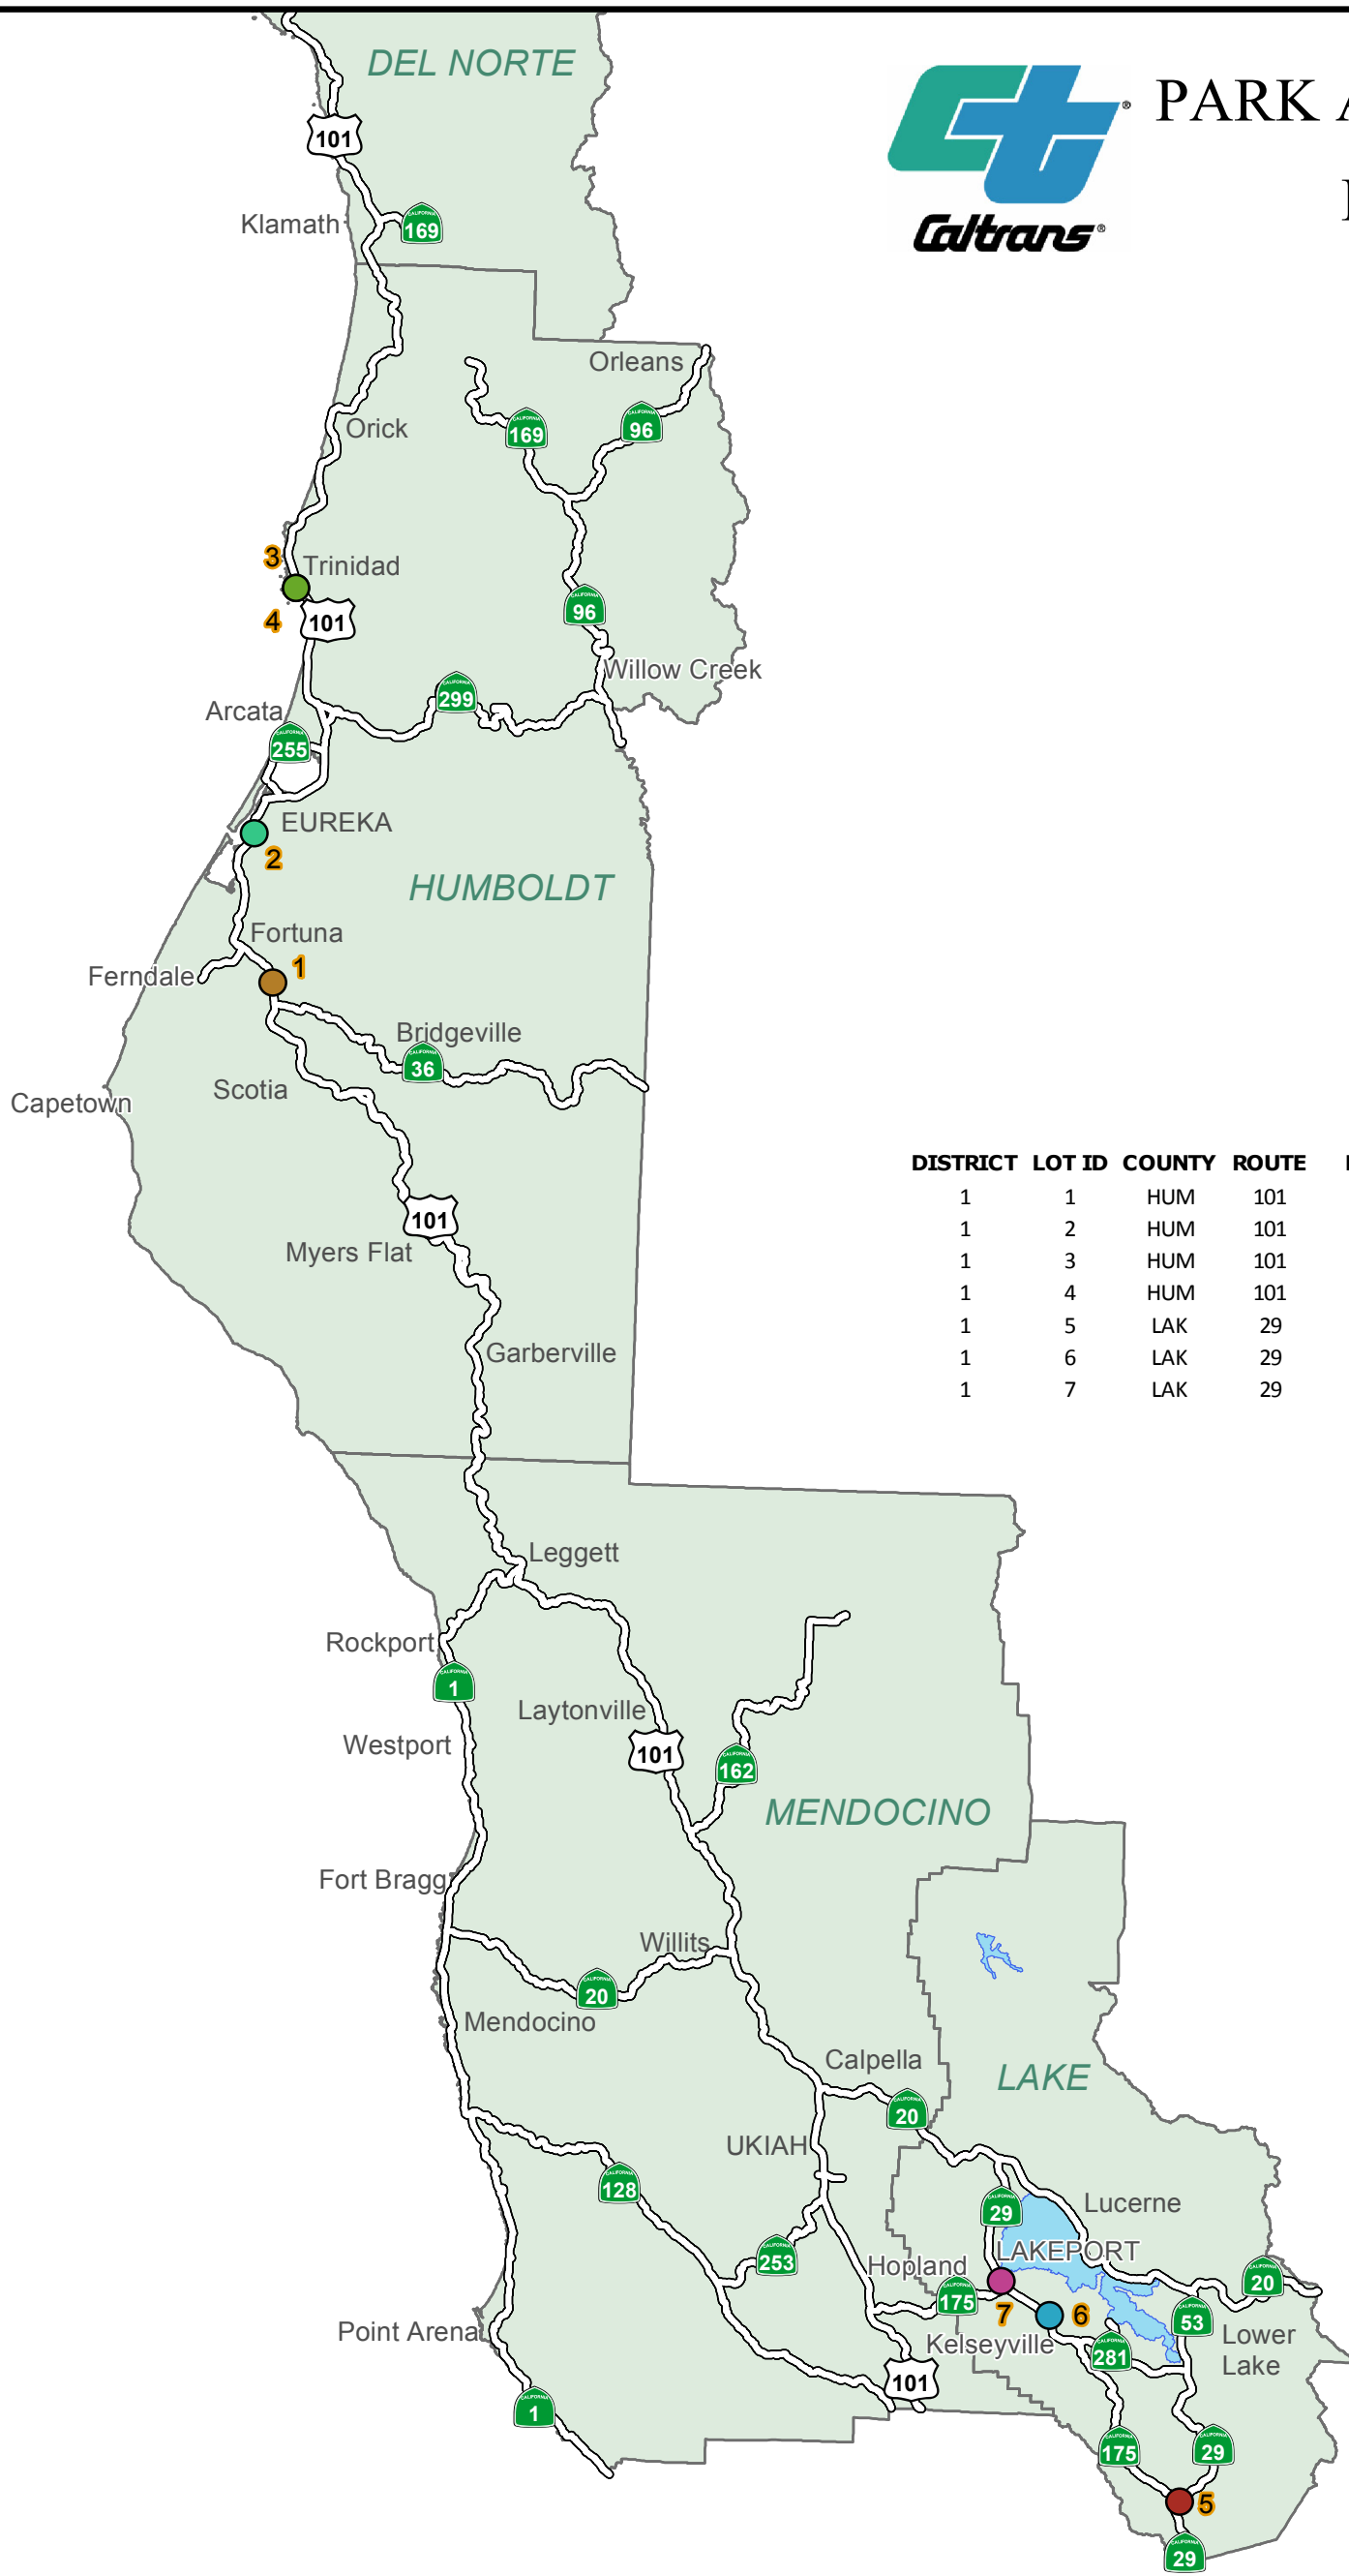

# PARK AND RIDE LOTS

## District 1

DISTRICT	LOT ID	COUNTY	ROUTE	POSTMILE	NAME
1	1	HUM	101	59.525	FORTUNA
1	2	HUM	101	74.771	ELK RIVER
1	3	HUM	101	100.700	TRINIDAD EAST
1	4	HUM	101	100.700	TRINIDAD WEST
1	5	LAK	29	5.450	MIDDLETOWN
1	6	LAK	29	R34.7	KELSEYVILLE
1	7	LAK	29	R39.8	LAKEPORT

- Park and Ride Lot
- California Highway Shield
- Interstate Highway Shield
- U.S. Highway Shield
- Transverable State Highway
- County Boundary

Department of Transportation  
Division of Traffic Operations GIS  
February 2015